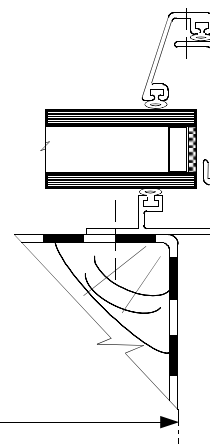

SECTION DOWN SLOPE OF DEADLIGHT

BARN GLASS GROUP LTD
7, SANDIFORD ROAD
KIMPTON ROAD INDUSTRIAL ESTATE
SUTTON, SURREY. SM3 9RN
TEL:-020 8644 7444 FAX:-020 8641 5853

DRG NO:-	REV	TITLE :-
DRAWN BY:-RJ		DEADLIGHT SINGLE PANE
SCALE:-NTS		
DATE:-02/11/2007