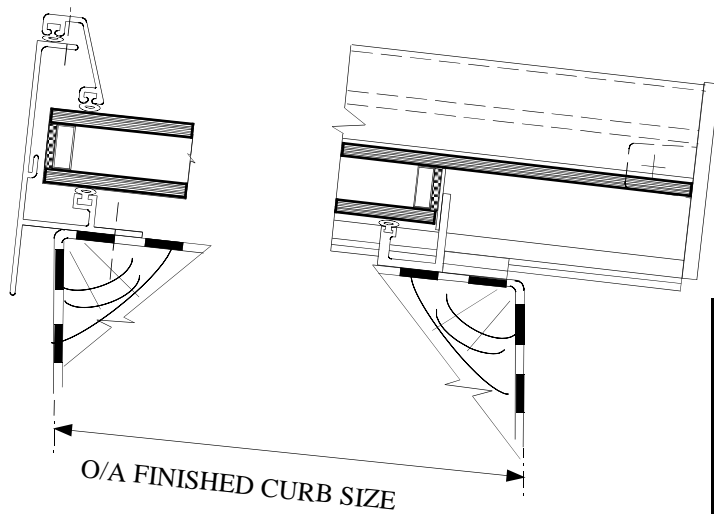

SECTION DOWN SLOPE OF DEADLIGHT

BARN GLASS GROUP LTD
7, SANDIFORD ROAD
KIMPTON ROAD INDUSTRIAL ESTATE
SUTTON, SURREY. SM3 9RN
TEL:-020 8644 7444 FAX:-020 8641 5853

DRG NO:-	REV	TITLE :-
DRAWN BY:-RJ		DEADLIGHT SINGLE PANE
SCALE:-NTS		
DATE:-02/11/2007