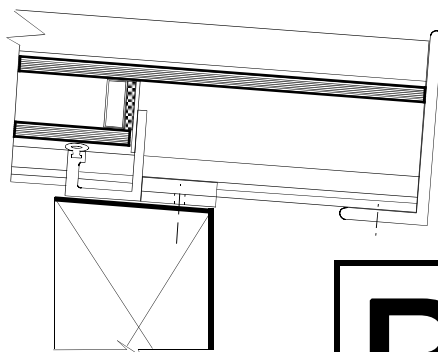

SECTION ACROSS DEADLIGHT
NOT FULL SIZE

O/A FINISHED CURB SIZE

O/A FINISHED CURB SIZE

SECTION DOWN SLOPE
NOT FULL SIZE

BC

BARN GLASS GROUP LTD
7, SANDIFORD ROAD
KIMPTON ROAD INDUSTRIAL ESTATE
SUTTON, SURREY. SM3 9RN
TEL:-020 8644 7444 FAX:-020 8641 5853

DRG NO:-	REV	TITLE :-
DRAWN BY:-RJ		R.B.DEADLIGHT
SCALE:-NTS		
DATE:-02/11/2007		