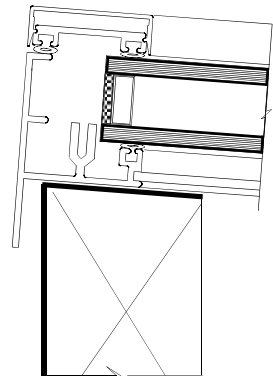

SECTION ACROSS DEADLIGHT
NOT FULL SIZE

O/A FINISHED CURB SIZE

O/A FINISHED CURB SIZE

SECTION DOWN SLOPE
NOT FULL SIZE

BC

BARN GLASS GROUP LTD
7, SANDIFORD ROAD
KIMPTON ROAD INDUSTRIAL ESTATE
SUTTON, SURREY. SM3 9RN
TEL:-020 8644 7444 FAX:-020 8641 5853

DRG NO:-	REV	TITLE :-
DRAWN BY:-RJ		R.B.DEADLIGHT
SCALE:-NTS		
DATE:-02/11/2007		