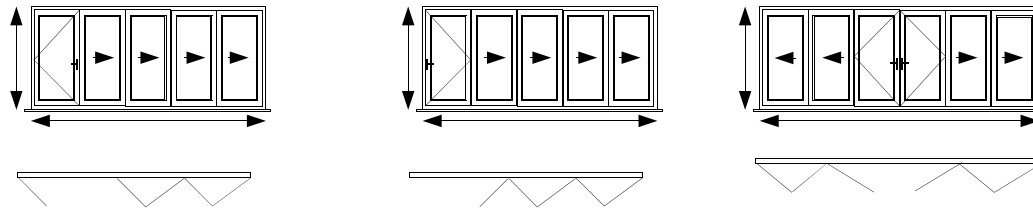

OPEN OUT

BI-FOLD DOOR DESIGNS

OPEN IN

BARN GLASS

7 SANDIFORD ROAD
 KIMPTON ROAD INDUSTRIAL ESTATE
 SUTTON, SURREY. SM3 9RN
 TEL:-020 8644 7444 FAX:-020 8641 5853

DRG NO:-	REV	TITLE :-
DRAWN BY:-		
SCALE:-		
DATE:-		