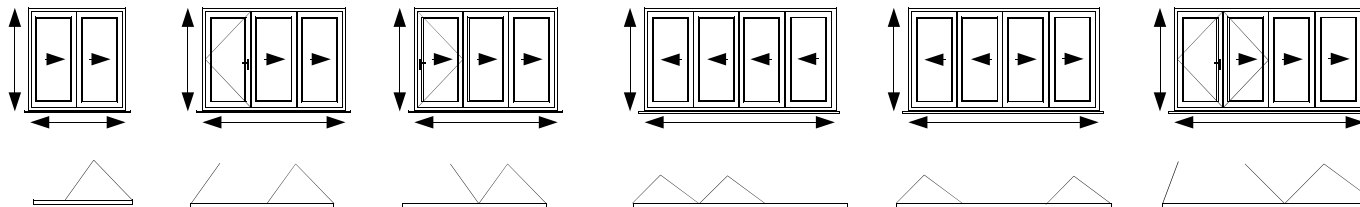

OPEN OUT

BI-FOLD DOOR DESIGNS

OPEN IN

BARN GLASS

7 SANDIFORD ROAD
 KIMPTON ROAD INDUSTRIAL ESTATE
 SUTTON, SURREY. SM3 9RN
 TEL:-020 8644 7444 FAX:-020 8641 5853

DRG NO:-	REV	TITLE :-
DRAWN BY:-		
SCALE:-		
DATE:-		