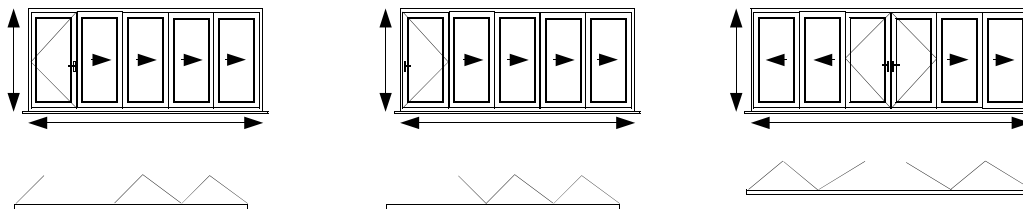

OPEN OUT

BI-FOLD DOOR DESIGNS

OPEN IN

BARN GLASS

7 SANDIFORD ROAD
 KIMPTON ROAD INDUSTRIAL ESTATE
 SUTTON, SURREY. SM3 9RN
 TEL:-020 8644 7444 FAX:-020 8641 5853

DRG NO:-	REV	TITLE :-
DRAWN BY:-		
SCALE:-		
DATE:-		