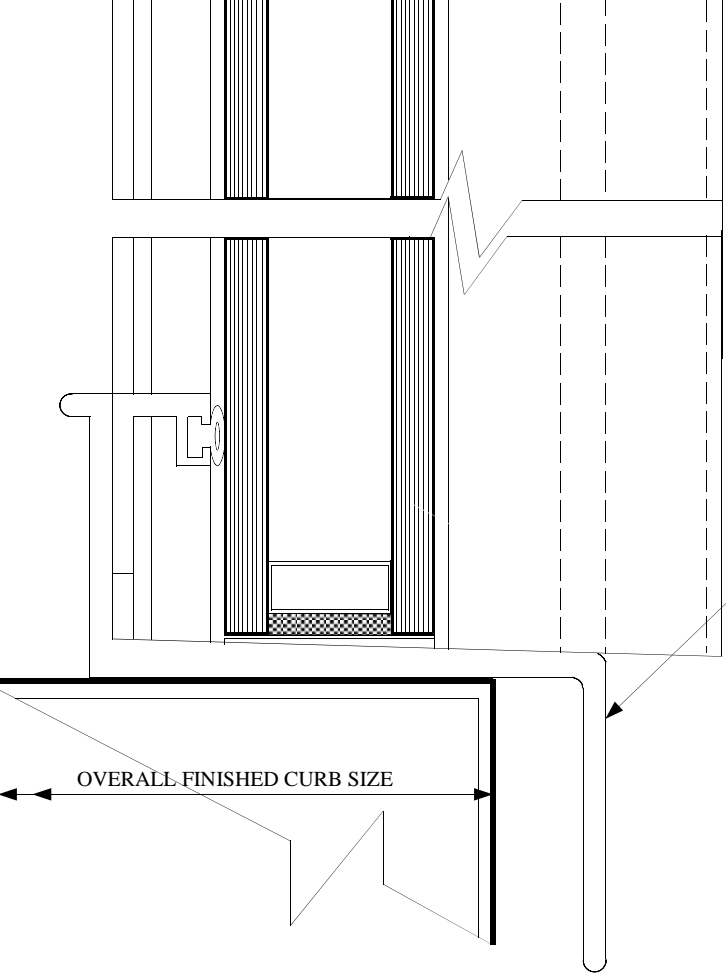

SECTION A-A

EXTRUDED CILL SECTION

BARN GLASS

7 SANDIFORD ROAD
 KIMPTON ROAD INDUSTRIAL ESTATE
 SUTTON, SURREY. SM3 9RN
 TEL:-020 8644 7444 FAX:-020 8641 5853

DRG NO:-	REV	TITLE :-
DRAWN BY:-		
SCALE:-		
DATE:-		