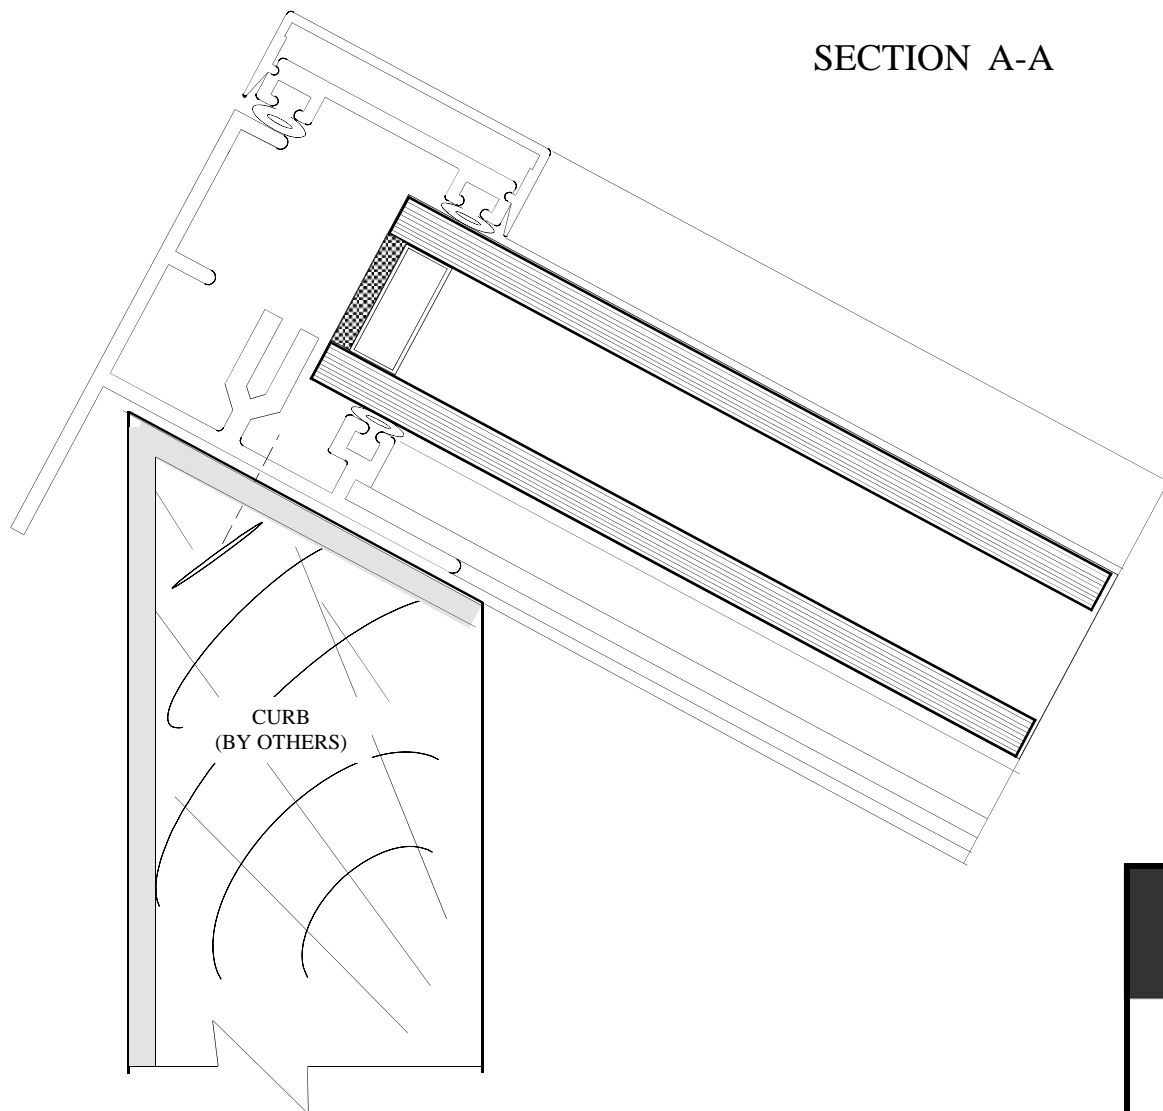

SECTION A-A

BARN GLASS

7 SANDIFORD ROAD
KIMPTON ROAD INDUSTRIAL ESTATE
SUTTON, SURREY. SM3 9RN
TEL:-020 8644 7444 FAX:-020 8641 5853

DRG NO:-	REV	TITLE :-
DRAWN BY:-		
SCALE:-		
DATE:-		