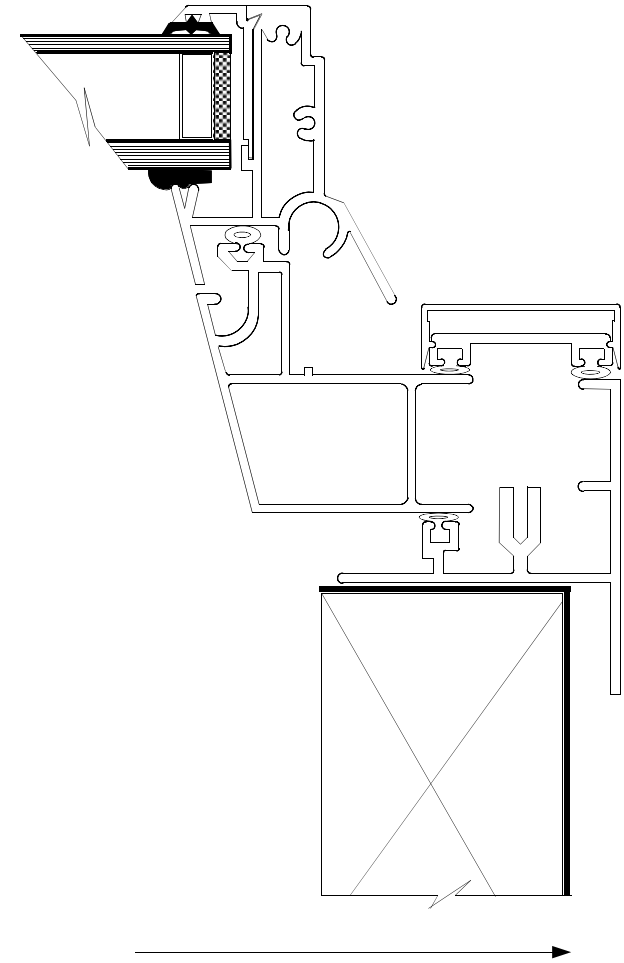

SECTION ACROSS DEADLIGHT
NOT FULL SIZE

O/A FINISHED CURB SIZE

SECTION C-C

BARN GLASS

7 SANDIFORD ROAD
KIMPTON ROAD INDUSTRIAL ESTATE
SUTTON, SURREY. SM3 9RN
TEL:-020 8644 7444 FAX:-020 8641 5853

DRG NO:-	REV	TITLE :-
DRAWN BY:-		
SCALE:-		
DATE:-		