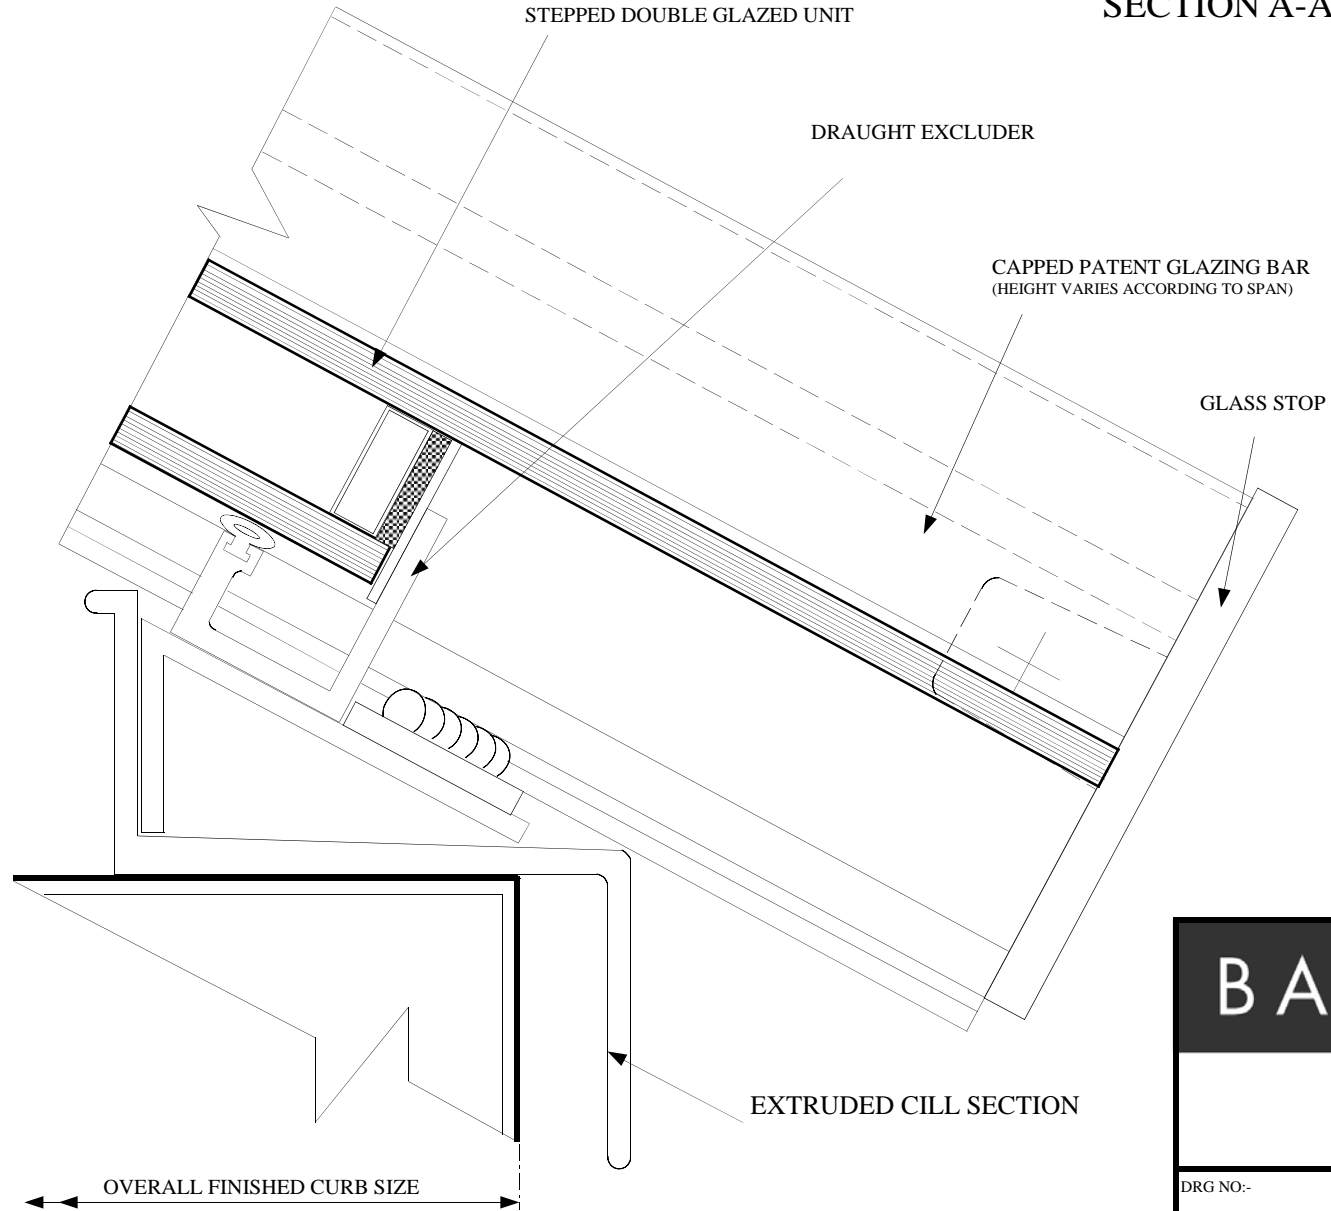

SECTION A-A

BARN GLASS

7 SANDIFORD ROAD
KIMPTON ROAD INDUSTRIAL ESTATE
SUTTON, SURREY. SM3 9RN
TEL:-020 8644 7444 FAX:-020 8641 5853

DRG NO:-	REV	TITLE :-
DRAWN BY:-		
SCALE:-		
DATE:-		