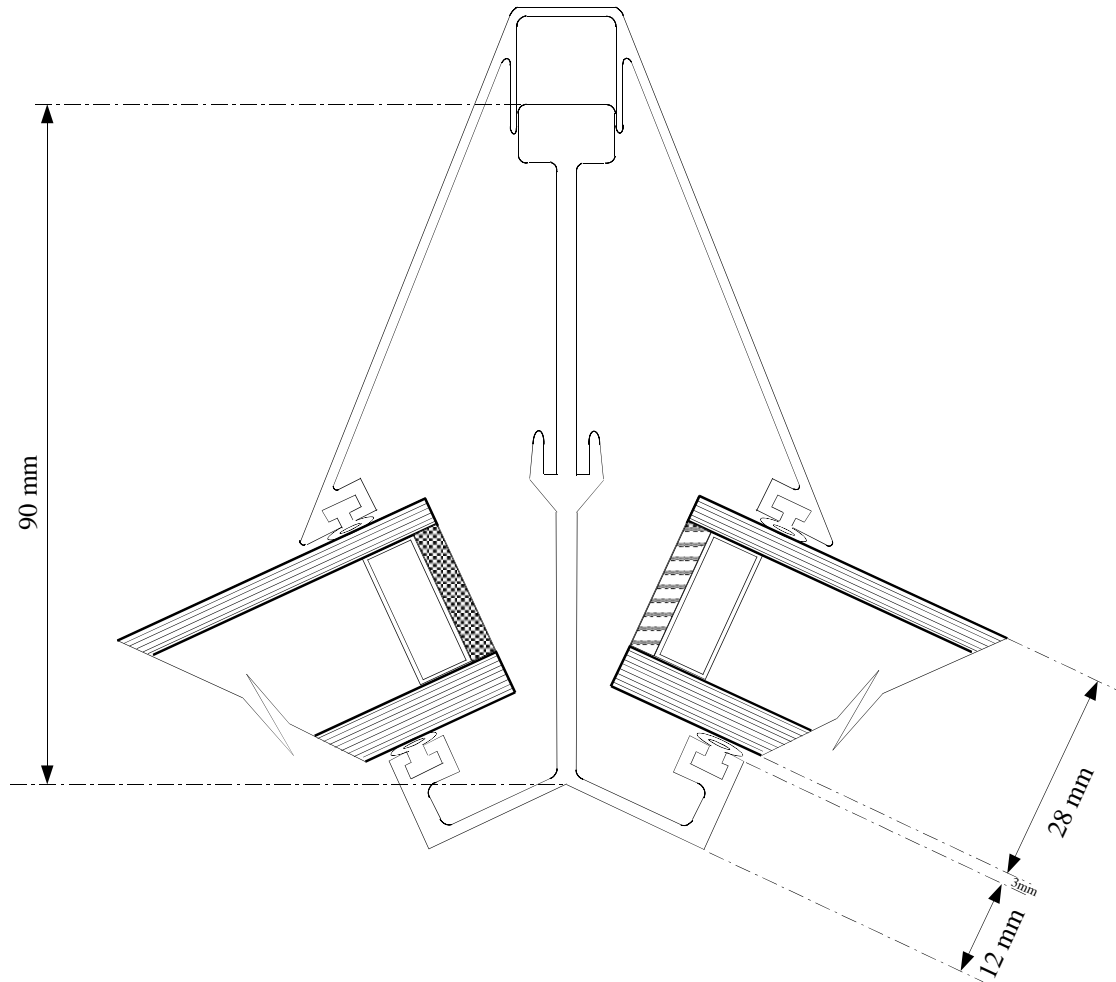

SECTION C-C

BARN GLASS

7 SANDIFORD ROAD
KIMPTON ROAD INDUSTRIAL ESTATE
SUTTON, SURREY. SM3 9RN
TEL:-020 8644 7444 FAX:-020 8641 5853

DRG NO:-	REV	TITLE :-
DRAWN BY:-		
SCALE:-		
DATE:-		