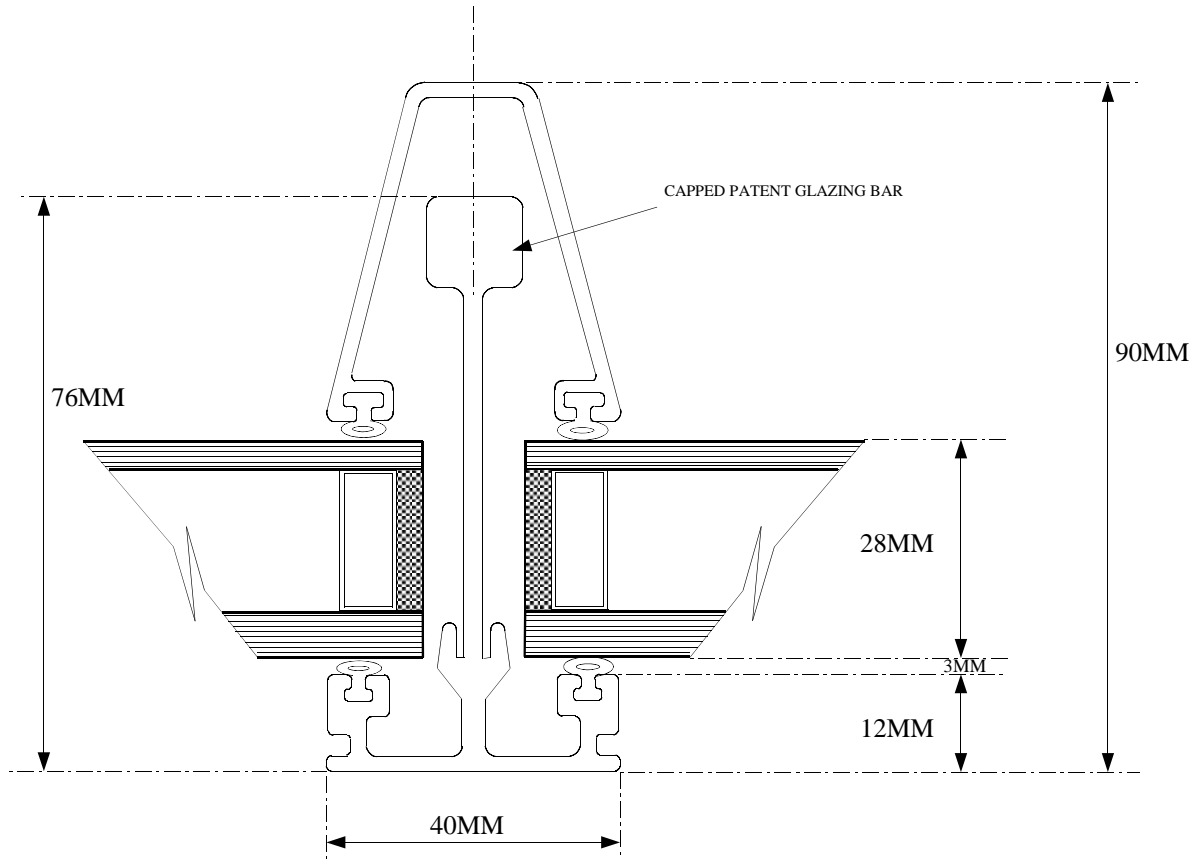

SECTION B-B  
 BAR HEIGHT VARIES ACCORDING TO SPAN

CB76 FULL SIZE

**BARN GLASS**

7 SANDIFORD ROAD  
 KIMPTON ROAD INDUSTRIAL ESTATE  
 SUTTON, SURREY. SM3 9RN  
 TEL:-020 8644 7444 FAX:-020 8641 5853

DRG NO:-	REV	TITLE :-
DRAWN BY:-		
SCALE:-		
DATE:-		