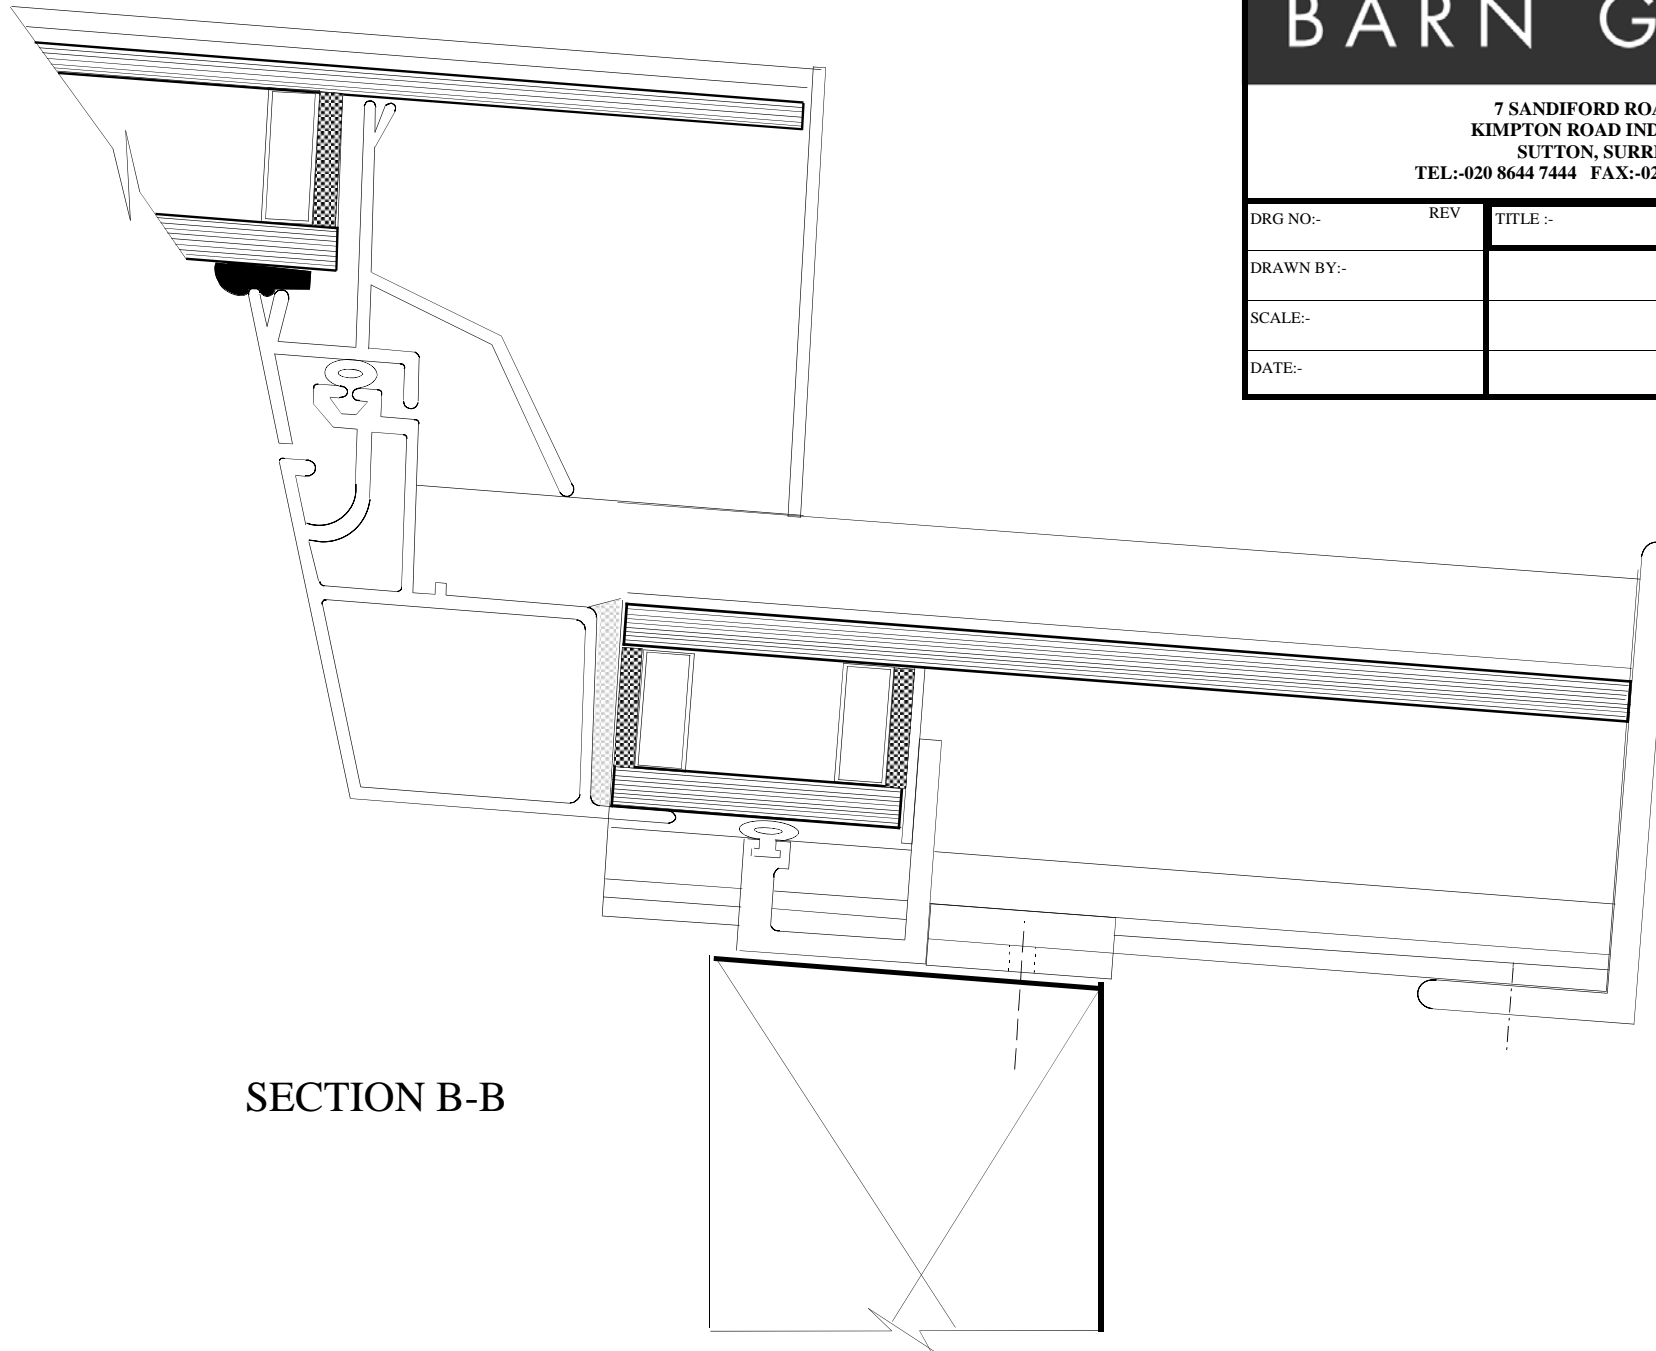

BARN GLASS

7 SANDIFORD ROAD
KIMPTON ROAD INDUSTRIAL ESTATE
SUTTON, SURREY. SM3 9RN
TEL:-020 8644 7444 FAX:-020 8641 5853

DRG NO:-	REV	TITLE :-
DRAWN BY:-		
SCALE:-		
DATE:-		

SECTION B-B